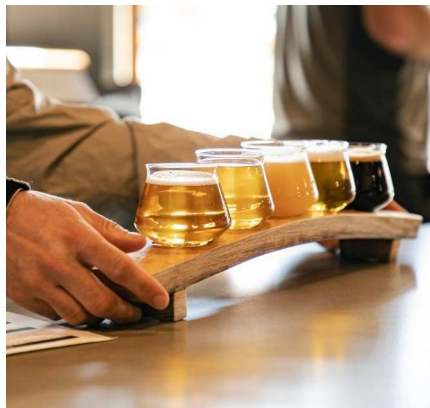

Wild Provisions Beer Project  
Portfolio

WILD PROVISIONS  
BEER PROJECT

FARMHOUSE INSPIRED SOUR BEER  
WITH BLACKBERRY, ANCHOISE AND SWEETWOOD

WILD PROVISIONS  
BEER PROJECT

FARMHOUSE INSPIRED SOUR BEER  
WITH COLORADO APPLES

WILD PROVISIONS  
BEER PROJECT

FARMHOUSE INSPIRED SOUR BEER  
WITH PASSIFLORA, STANGHEER, AND...

ORDER HERE

Amber Sliter  
Photographer