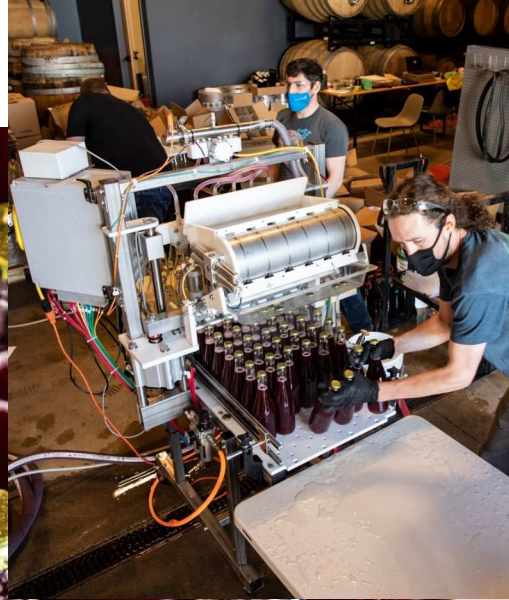

WILD PROVISIONS  
BEER PROJECT

FARMHOUSE INSPIRED SOUR BEER  
WITH PASSIFLORA, STANGHEER, AND...

ORDER HERE

Amber Sliter  
Photographer