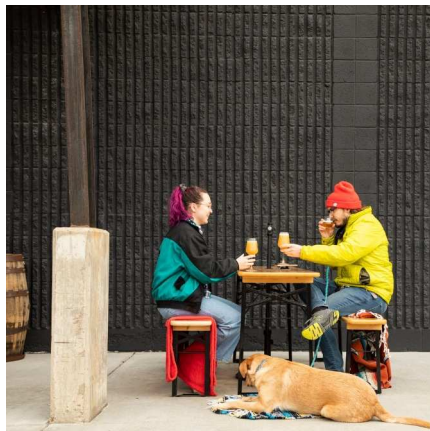

Wild Provisions Beer Project  
Portfolio

WILD PROVISIONS  
BEER PROJECT

FARMHOUSE INSPIRED SOUR BEER  
WITH BLACKBERRY, ANCHOISE AND SWEETWOOD

WILD PROVISIONS  
BEER PROJECT

FARMHOUSE INSPIRED SOUR BEER  
WITH COLORADO APPLES

WILD PROVISIONS  
BEER PROJECT

FARMHOUSE INSPIRED SOUR BEER  
WITH PASSIFLORA, STANGHEER, AND...

ORDER HERE

Amber Sliter  
Photographer