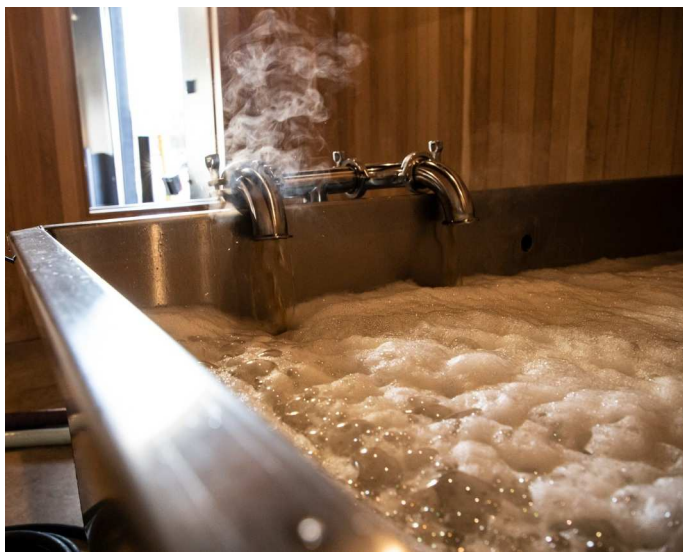

Wild Provisions Beer Project  
Portfolio

WILD PROVISIONS  
BEER PROJECT

FARMHOUSE INSPIRED SOUR BEER  
WITH BLACKBERRY, ANCHOISE AND SWEETWOOD

WILD PROVISIONS  
BEER PROJECT

FARMHOUSE INSPIRED SOUR BEER  
WITH COLORADO APPLES

WILD PROVISIONS  
BEER PROJECT

FARMHOUSE INSPIRED SOUR BEER  
WITH PASSIFLORA, STANGHEER, AND...

ORDER HERE

Amber Sliter  
Photographer