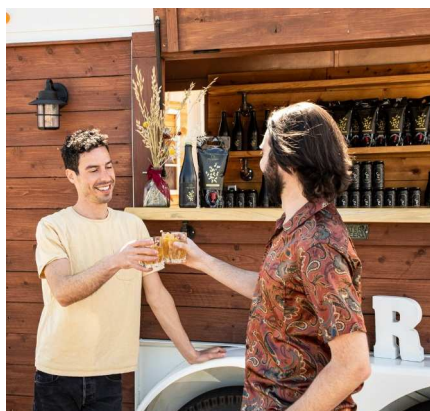

Wild Provisions Beer Project  
Portfolio

WILD PROVISIONS  
BEER PROJECT

FARMHOUSE INSPIRED SOUR BEER  
WITH BLACKBERRY, ANCHOISE AND SWEETWOOD

WILD PROVISIONS  
BEER PROJECT

FARMHOUSE INSPIRED SOUR BEER  
WITH COLORADO APPLES

WILD PROVISIONS  
BEER PROJECT

FARMHOUSE INSPIRED SOUR BEER  
WITH PASSIFLORA, STANGHEER, AND...

ORDER HERE

Amber Sliter  
Photographer