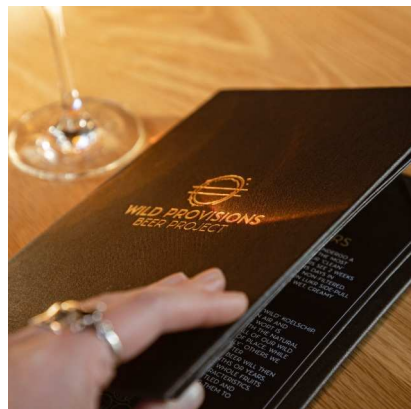

WILD PROVISIONS  
BEER PROJECT

FARMHOUSE INSPIRED SOUR BEER  
WITH PASSIFLORA, STANGHEER, AND...

ORDER HERE

Amber Sliter  
Photographer